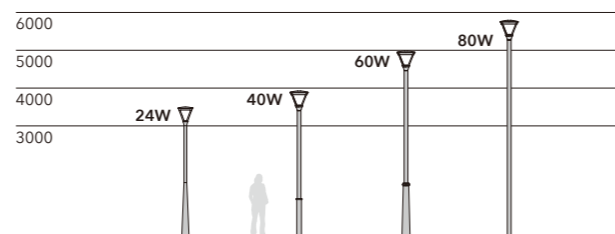

Contemporary and stylish luminaire available in a range of outputs. Ideal for pedestrian areas, terraces and general open spaces.

- Die-cast aluminium housing with super white tempered glass and polycarbonate reflector.
- Optical lens offering visual comfort and uniform light distribution.
- High quality LED chips and DALI driver as standard, with in-built surge protection up to 20KV.
- Suitable for pole mounting on Ø60mm poles.
- UV protected pure polyester powder coated housing offering high corrosion resistance.
- Suitable for use with a range of controls and remote management systems.
- All external screws are 304 stainless steel as standard.
- RAL9005, other RAL colours available on request.

AP-L-VAS

CODE	POWER	LED PCS	CCT	LUMEN OUTPUT	CRI	BEAM ANGLE	IP	IK	WARRANTY
AP-L-VAS-S24-T1	24W	16	3000/4000	3150/3320	>70	T1	IP66	IK09	8 year
AP-L-VAS-S24-T2W				3120/3260		T2W			
AP-L-VAS-S40-T1	40W	24	3000/4000	5240/5410	>70	T1	IP66	IK09	8 year
AP-L-VAS-S40-T2W				5160/5320		T2W			
AP-L-VAS-S60-T1	60W	24	3000/4000	6100/6550	>70	T1	IP66	IK09	8 year
AP-L-VAS-S60-T2W				5980/6300		T2W			
AP-L-VAS-S80-T1D	80W	36	3000/4000	9660/10070	>70	T1D	IP66	IK09	8 year
AP-L-VAS-S80-T2D				9340/9840		T2D			