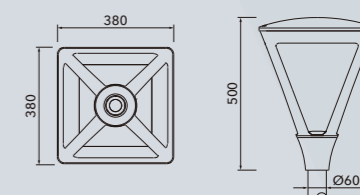

Contemporary and stylish luminaire available in a range of outputs. Ideal for pedestrian areas, terraces and general open spaces.

- Die-cast aluminium housing with super white tempered glass and polycarbonate reflector.
- Optical lens offering visual comfort and uniform light distribution.
- High quality LED chips and DALI driver as standard, with in-built surge protection up to 20KV.
- Suitable for pole mounting on Ø60mm poles.
- UV protected pure polyester powder coated housing offering high corrosion resistance.
- Suitable for use with a range of controls and remote management systems.
- All external screws are 304 stainless steel as standard.
- RAL9005, other RAL colours available on request.

AP-L-VAS

CODE	POWER	LED PCS	CCT	LUMEN OUTPUT	CRI	BEAM ANGLE	IP	IK	WARRANTY
AP-L-VAS-S24-T1	24W	16	3000/4000	3150/3320	>70	T1	IP66	IK09	8 year
AP-L-VAS-S24-T2W				3120/3260		T2W			
AP-L-VAS-S40-T1	40W	24	3000/4000	5240/5410	>70	T1	IP66	IK09	8 year
AP-L-VAS-S40-T2W				5160/5320		T2W			
AP-L-VAS-S60-T1	60W	24	3000/4000	6100/6550	>70	T1	IP66	IK09	8 year
AP-L-VAS-S60-T2W				5980/6300		T2W			
AP-L-VAS-S80-T1D	80W	36	3000/4000	9660/10070	>70	T1D	IP66	IK09	8 year
AP-L-VAS-S80-T2D				9340/9840		T2D			