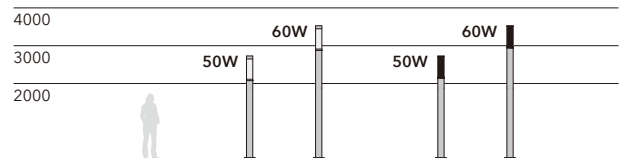

A stylish and modern column luminaire available with a clear diffuser or with integrated louvre for low glare. Two heights are available in each style.

- Extruded aluminium pole with die-cast lamp head and polycarbonate diffuser.
- Two versions available with different light distribution: top light source with clear diffuser and central light source with anti-glare louvre.
- High quality LED chips and driver.
- UV protected pure polyester powder coated housing offering high corrosion resistance.
- Suitable for use with a range of controls and remote management systems.
- All external screws are 304 stainless steel as standard.
- RAL9007, other RAL colours available on request.
- Other sizes available on request.

AP-L-POL-L270-60

AP-L-POL-C270-50

| CODE                 | POWER | LED PCS | CCT  | LUMEN OUTPUT | CRI | BEAM ANGLE | IP   | IK   | WARRANTY |
|----------------------|-------|---------|------|--------------|-----|------------|------|------|----------|
| AP-L-POL-C270-50-TM1 | 50W   | 18      | 4000 | 6870         | >70 | TM1T18     | IP66 | IK09 | 5 year   |
| AP-L-POL-C350-50-TM1 | 50W   | 18      | 4000 | 6870         | >70 | TM1T18     | IP66 | IK09 | 5 year   |
| AP-L-POL-L270-60-120 | 60W   | 576     | 4000 | 4680         | >70 | 120°       | IP66 | IK09 | 5 year   |
| AP-L-POL-L350-60-120 | 60W   | 576     | 4000 | 4680         | >70 | 120°       | IP66 | IK09 | 5 year   |