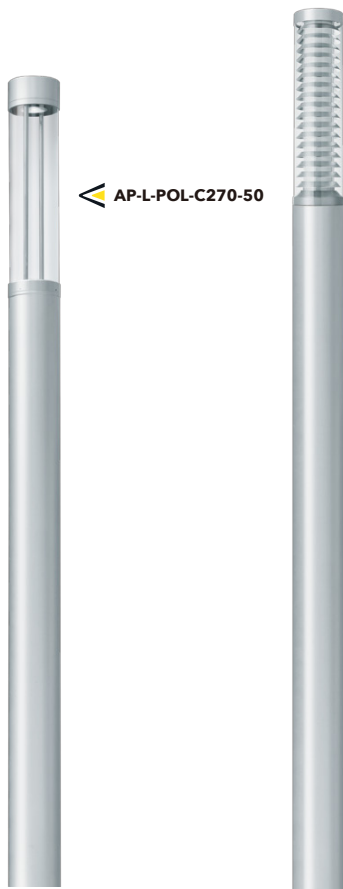

A stylish and modern column luminaire available with a clear diffuser or with integrated louvre for low glare. Two heights are available in each style.

- Extruded aluminium pole with die-cast lamp head and polycarbonate diffuser.
- Two versions available with different light distribution: top light source with clear diffuser and central light source with anti-glare louvre.
- High quality LED chips and driver.
- UV protected pure polyester powder coated housing offering high corrosion resistance.
- Suitable for use with a range of controls and remote management systems.
- All external screws are 304 stainless steel as standard.
- RAL9007, other RAL colours available on request.
- Other sizes available on request.

AP-L-POL-L270-60

AP-L-POL-C270-50

| CODE                 | POWER | LED PCS | CCT  | LUMEN OUTPUT | CRI | BEAM ANGLE | IP   | IK   | WARRANTY |
|----------------------|-------|---------|------|--------------|-----|------------|------|------|----------|
| AP-L-POL-C270-50-TM1 | 50W   | 18      | 4000 | 6870         | >70 | TM1T18     | IP66 | IK09 | 5 year   |
| AP-L-POL-C350-50-TM1 | 50W   | 18      | 4000 | 6870         | >70 | TM1T18     | IP66 | IK09 | 5 year   |
| AP-L-POL-L270-60-120 | 60W   | 576     | 4000 | 4680         | >70 | 120°       | IP66 | IK09 | 5 year   |
| AP-L-POL-L350-60-120 | 60W   | 576     | 4000 | 4680         | >70 | 120°       | IP66 | IK09 | 5 year   |