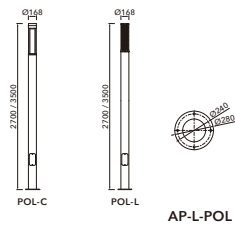

A stylish and modern column luminaire available with a clear diffuser or with integrated louvre for low glare. Two heights are available in each style.

- Extruded aluminium pole with die-cast lamp head and polycarbonate diffuser.
- Two versions available with different light distribution: top light source with clear diffuser and central light source with anti-glare louvre.
- High quality LED chips and driver.
- UV protected pure polyester powder coated housing offering high corrosion resistance.
- Suitable for use with a range of controls and remote management systems.
- All external screws are 304 stainless steel as standard.
- RAL9007, other RAL colours available on request.
- Other sizes available on request.

AP-L-POL-L270-60

AP-L-POL-C270-50

| CODE                 | POWER | LED PCS | CCT  | LUMEN OUTPUT | CRI | BEAM ANGLE | IP   | IK   | WARRANTY |
|----------------------|-------|---------|------|--------------|-----|------------|------|------|----------|
| AP-L-POL-C270-50-TM1 | 50W   | 18      | 4000 | 6870         | >70 | TM1T18     | IP66 | IK09 | 5 year   |
| AP-L-POL-C350-50-TM1 | 50W   | 18      | 4000 | 6870         | >70 | TM1T18     | IP66 | IK09 | 5 year   |
| AP-L-POL-L270-60-120 | 60W   | 576     | 4000 | 4680         | >70 | 120°       | IP66 | IK09 | 5 year   |
| AP-L-POL-L350-60-120 | 60W   | 576     | 4000 | 4680         | >70 | 120°       | IP66 | IK09 | 5 year   |