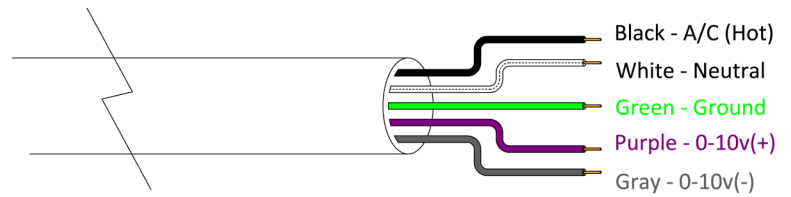

WIRING DIAGRAM