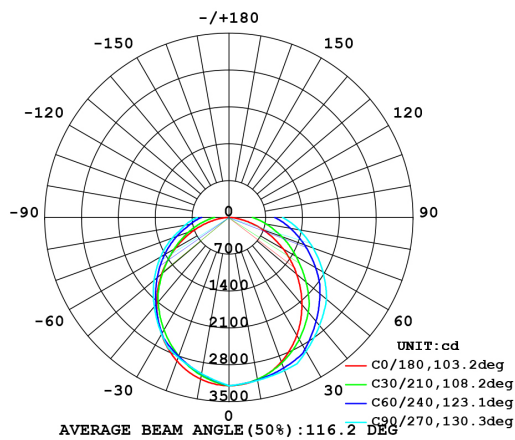

NSF • IP66 • IP69K • LINEAR TASK LIGHT

TITAN CHARACTERISTICS

Lumen Package	Wattage		Amp Draw		Length	Diameter	Diameter with Ring Mount	Comparable Light Source
	120V	277V	120V	277V				
7,500 L	60	58	0.50	0.22	49.41"	3.15"	4.4"	2 Lamp T8 Vapor
10,000 L	80	78	0.68	0.30	49.41"	3.15"	4.4"	4 Lamp T8 Vapor, 2 Lamp T5 HO Vapor
10,000 L	80	78	0.68	0.30	97.42"	3.15"	4.4"	2 Lamp 8' T8 Vapor
20,000 L	160	157	1.35	0.60	97.42"	3.15"	4.4"	4 Lamp 8' T5 HO Vapor

DISTRIBUTION DIAGRAM