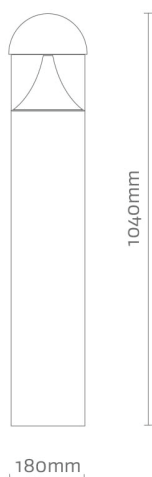

Key Features

- 20W LED Bollard
- Luminous Flux 1,500lm
- 4000K Colour Temperature
- 360 Degree Distribution
- 180mm diameter, 1000mm height
- Finished in RAL 7016
- Body – Polycarbonate
- Flange plated, including bolts
- IP65/IK08
- 5 Year Warranty

Dimensions

Optics