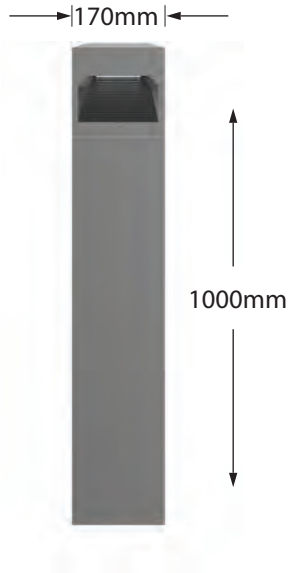

Specification

The Como is a square, architectural bollard. The optic and light source is integral in to the die-cast body which gives an indirect light output in various optical arrangements.

The luminaire features a heavy-cast aluminium housing designed with modern aesthetics. The architectural luminaire provides high quality illumination to walkways and other outdoor spaces, improving the visibility, safety and overall look of any outdoor area.

Key Features

- Lumileds 3030 chip
- Tridonic LED driver
- Full cut off distribution
- IP65
- IK08
- Robust Die-Cast body
- Optical grade polycarbonate lens material
- 5 Year Warranty
- Smart controls available
- 3hr emergency option available

Product Code

Code		Wattage / Lumens +/-5%		Colour Temp		Distribution		Installation		Colour	
Code	Como	Code		Code		Code		Code		Code	
COM		10	10w - 766lm	4K	4000k	V	Type V	F	Flanged	G	Grey
		23	23.5w - 1800lm								
Example	COM	23		4K		V		F		G	