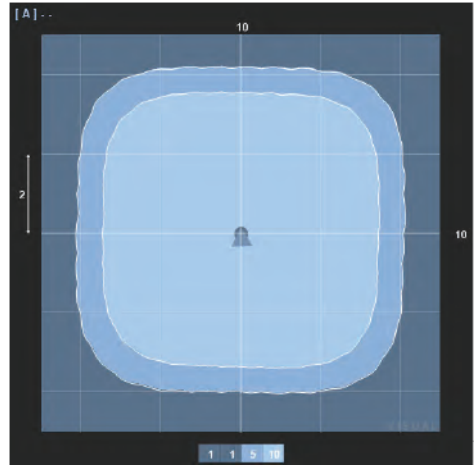

Specification

The Como is a square, architectural bollard. The optic and light source is integral in to the die-cast body which gives an indirect light output in various optical arrangements.

The luminaire features a heavy-cast aluminium housing designed with modern aesthetics. The architectural luminaire provides high quality illumination to walkways and other outdoor spaces, improving the visibility, safety and overall look of any outdoor area.

Key Features

- Lumileds 3030 chip
- Tridonic LED driver
- Full cut off distribution
- IP65
- IK08
- Robust Die-Cast body
- Optical grade polycarbonate lens material
- 5 Year Warranty
- Smart controls available
- 3hr emergency option available