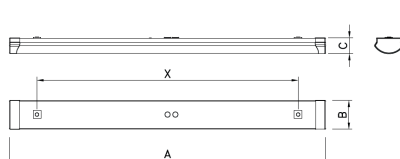

MARKS, SYMBOLS & ICONS

NOTES

Microwave sensor **AP-L18/12/4KMD**
3 hour emergency version **AP-L18/12/4KM3**