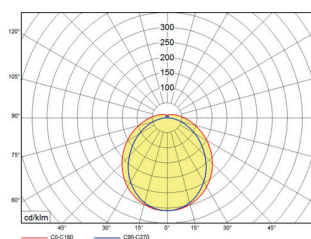

Size mm: **1500 x 110 x 60**

Body: **White painted metal sheet
White plastic endcaps**

LED: **Mid Power LED**

Optic: **Opal PMMA cover**

CCT(K): **CRI 80 / 4000K - Natural White**

Wiring: **DALI option on request
AVANTI Smart incorporating Casambi
technology available on request**

Lumen Output: **6900lm**

Wattage: **47W**

Power Factor: **0.92**

Maximum Life Time: **50,000 hours**

Photometrical Parameters: **L80: B50**

MARKS, SYMBOLS & ICONS

NOTES

Microwave sensor **AP-L18/12/4KMD**
3 hour emergency version **AP-L18/12/4KM3**