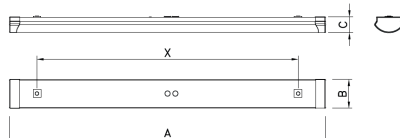

MARKS, SYMBOLS & ICONS

NOTES

Microwave sensor **AP-L18/12/4KMD**
3 hour emergency version **AP-L18/12/4KM3**