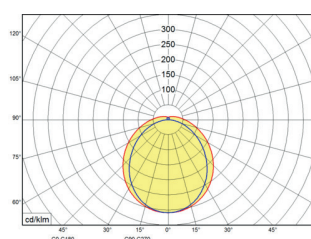

Size mm: **1500 x 110 x 60**

Body: **White painted metal sheet
White plastic endcaps**

LED: **Mid Power LED**

Optic: **Opal PMMA cover**

CCT(K): **CRI 80 / 4000K - Natural White**

Wiring: **DALI option on request
AVANTI Smart incorporating Casambi
technology available on request**

Lumen Output: **5100lm**

Wattage: **36W**

Power Factor: **0.9**

Maximum Life Time: **50,000 hours**

Photometrical Parameters: **L80: B50**

MARKS, SYMBOLS & ICONS

NOTES

Microwave sensor **AP-L18/12/4KMD**
3 hour emergency version **AP-L18/12/4KM3**