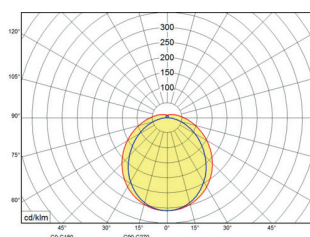

Size mm: **1200 x 110 x 60**

Body: **White painted metal sheet
White plastic endcaps**

LED: **Mid Power LED**

Optic: **Opal PMMA cover**

CCT(K): **CRI 80 / 4000K - Natural White**

Wiring: **DALI option on request
AVANTI Smart incorporating Casambi
technology available on request**

Lumen Output: **2600lm**

Wattage: **18W**

Power Factor: **0.9**

Maximum Life Time: **50,000 hours**

Photometrical Parameters: **L80: B50**

MARKS, SYMBOLS & ICONS

NOTES

Microwave sensor **AP-L18/12/4KMD**
3 hour emergency version **AP-L18/12/4KM3**