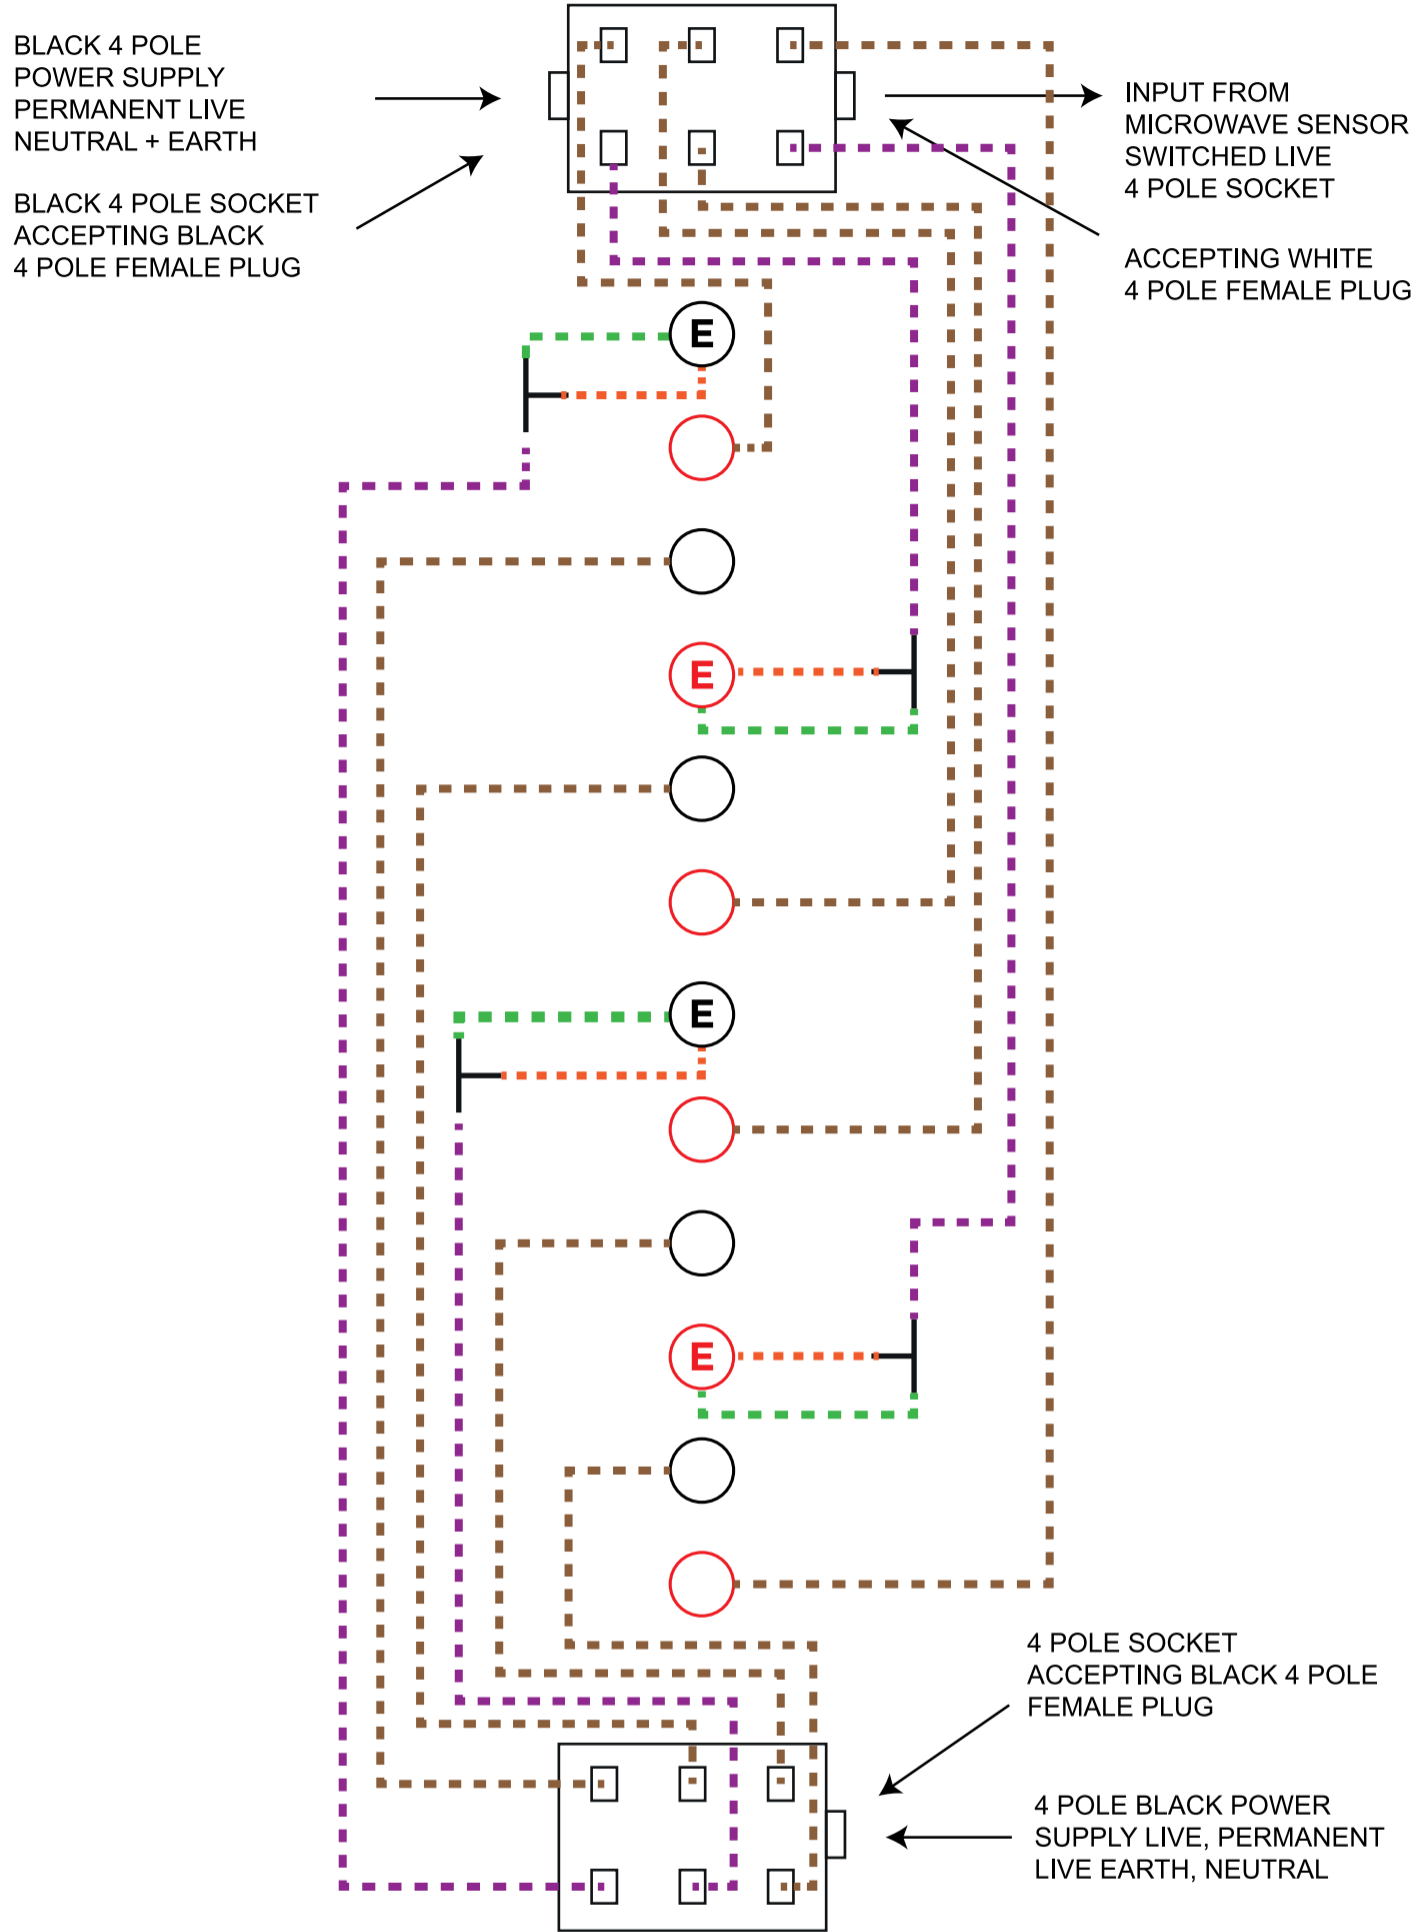

4 POLE SENSOR OPERATED 6 WAY MARSHALLING BOX

4 POLE SWITCH OPERATED 6 WAY MARSHALLING BOX

AVANTI
— LIGHTING —

UNIT 1, CASTLE TRADING ESTATE,
TAMWORTH, STAFFS B79 7XD
TEL: 0121 726 6999 • FAX: 0121 726 6997
EMAIL: technical@avanti-lighting.co.uk
WWW.AVANTI-LIGHTING.CO.UK

PROJECT:

CLIENT:

TITLE:

DWG No:

DATE:

LEGEND

- - - - - 4 Pole cable with 4 Pole Male WHITE plug at box to 4 pole Female WHITE
- - - - - 2 Pole cable with 4 Pole Female BLACK plug to couple splitter mains supply switched
- - - - - 2 Pole cable (Permanent + Neutral) with 4 Pole Female WHITE plug to EM relay
- - - - - 2 Pole cable spider lead with 4 pole male black plug mains supply to driver